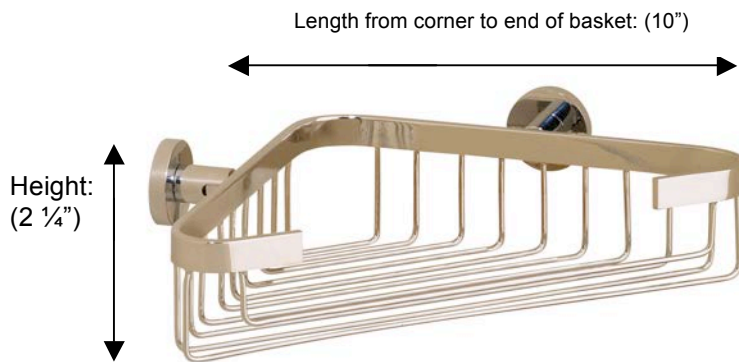

PORTO

67589 Corner Soap Basket

Depth: (10")
Ø Backplate: (1 1/2")
Basket measurement: (8" x 8" x 2 1/4")

Description:

Corner soap basket

Finishes:

-  CR – Chrome
-  PV – Polished Brass
-  UB – Unlacquered Brass
-  MB – Matte Black
-  NI – Polished Nickel
-  ES – Satin Nickel
-  GD – Gold

Material:

Brass

Method of Fixing:

Direct to wall

Country of Origin:

Portugal